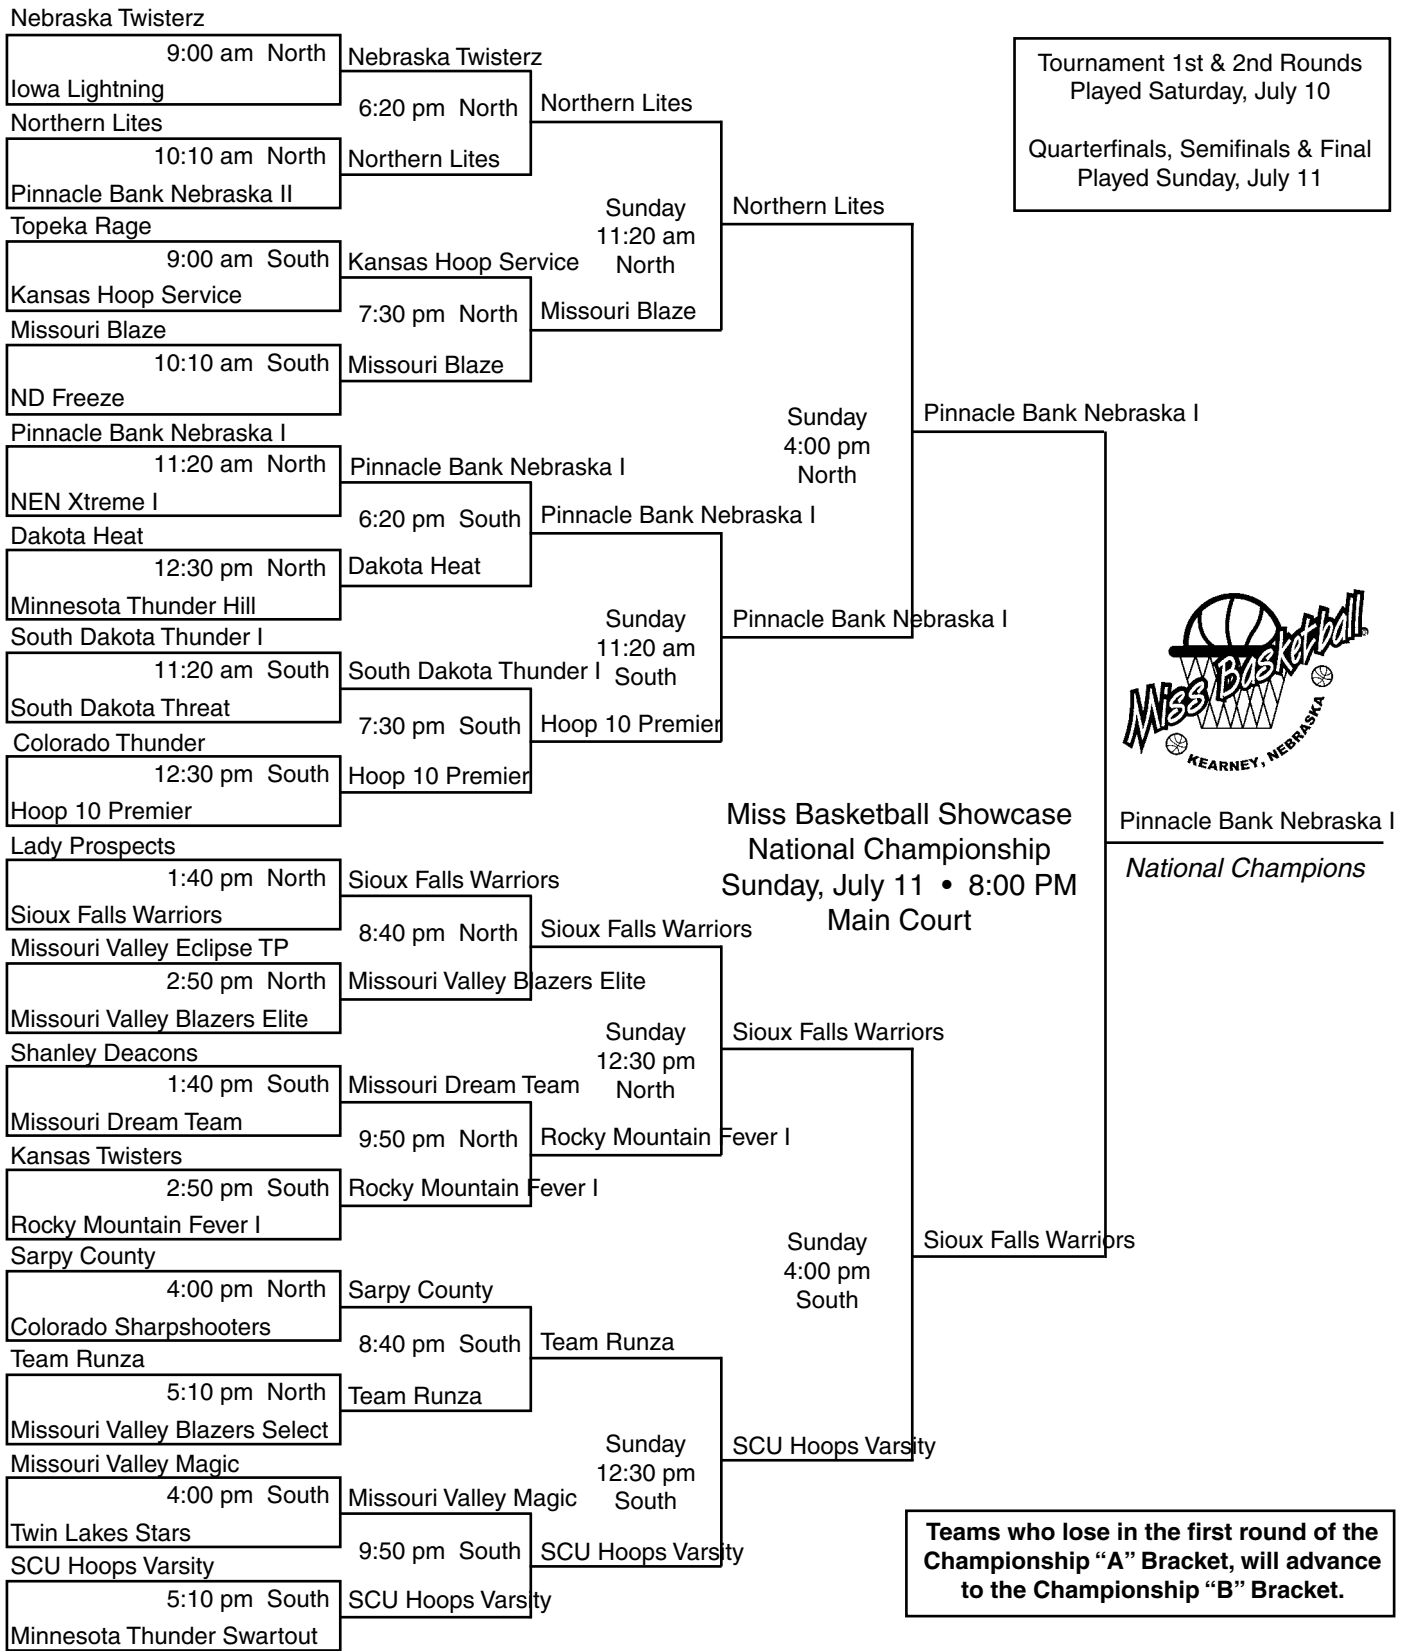

15th Annual Miss Basketball Showcase Championship "A" Bracket • July 8-11, 2010

15th Annual Miss Basketball Showcase

Consolation "A" Bracket • July 8-11, 2010

Arkansas Mavericks

9:00 am Middle
Rocky Mountain Fever II
Oklahoma Mustangs Navy
10:10 am Middle
Nebraska Lasers

Arkansas Mavericks
6:20 pm KCCC
Oklahoma Mustangs Navy

Oklahoma Mustangs Navy

Sunday
11:20 am
Middle
KC Magic I

Tournament 1st & 2nd Rounds
Played Saturday, July 10
Quarterfinals, Semifinals & Final
Played Sunday, July 11